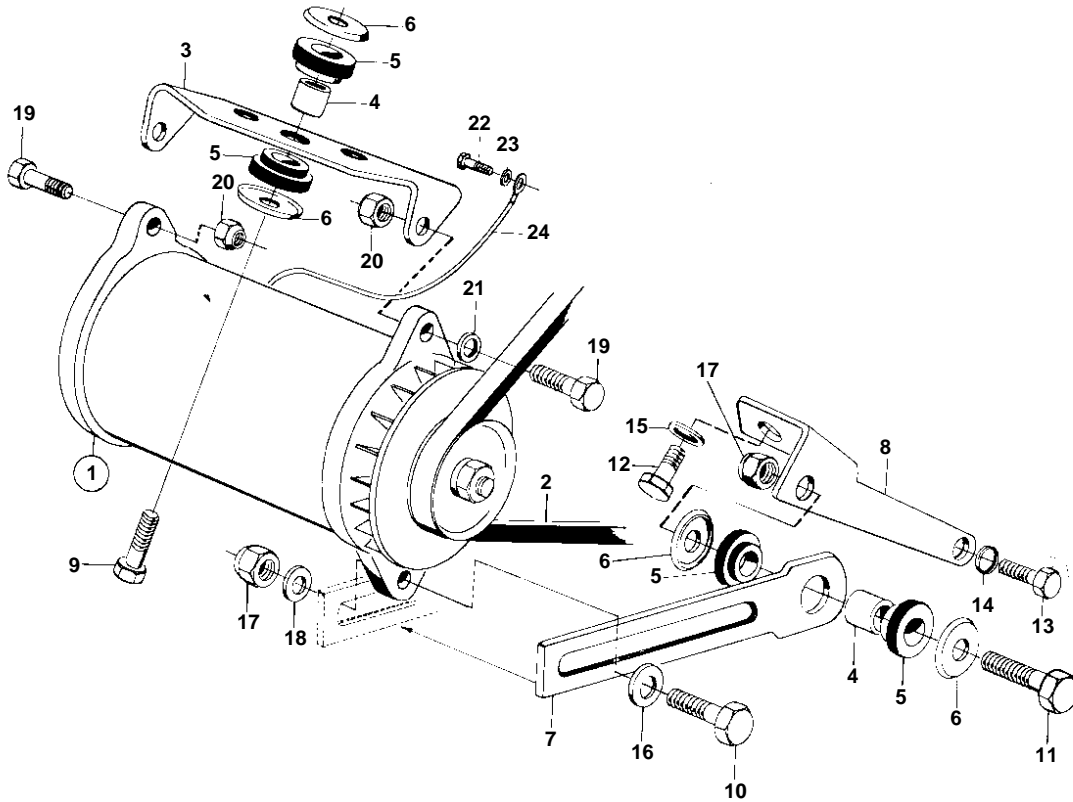

AQD21A, MD21A

2752

AQD21A, MD21A

REF	PART NO.	QTY	DESCRIPTION	SEE SEC.	NOTES
1		1	Alternator		12V
				12842	
2	829207	1	V-belt		
3		1	Bracket		
4	403894	4	Spacer sleeve		
5	403877	8	Rubber bushing		
6	418531	8	Washer		
7		1	Tensioner		
8		1	Bracket		
9	955297	3	Hexagon screw		
10	940142	1	Hexagon screw		
11	940132	1	Hexagon screw		
12	955295	1	Hexagon screw		
13		1	Hexagon screw		SEE GROUP 2A
14	17896	1	Spring washer		SEE GROUP 2A
15	941907	1	Spring washer		
16	955894	1	Washer		
17	946036	2	Lock nut		
18	191172	1	Washer		
19		2	Hexagon screw		
20		2	Lock nut		
21	940097	1	Washer		
22	940199	1	Hexagon screw		
23	941907	1	Spring washer		
24		X	CABLES AND CABLE TERMINALS	12858	